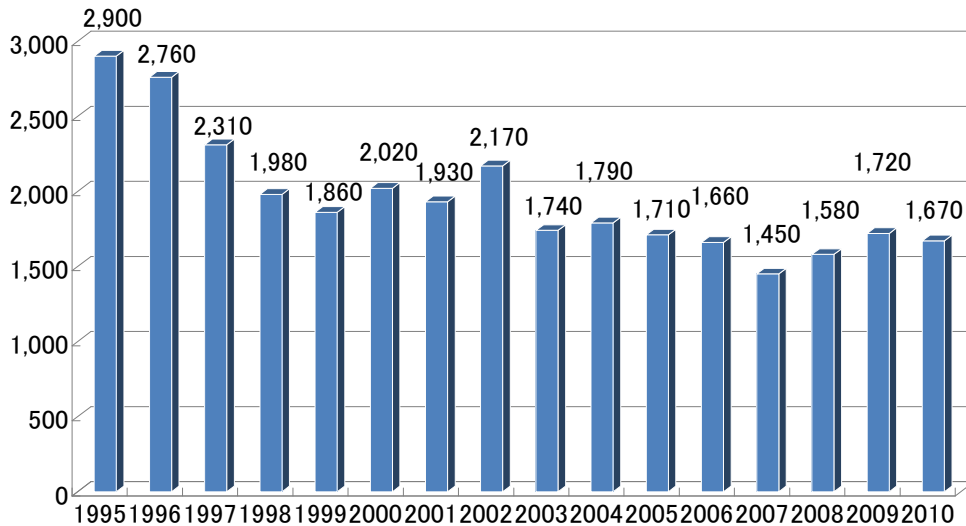

Pachinko participant population/sales trends

<Pachinko participant population trends>

Participant population numbers (10,000's of people)

<Sales trends>

Sales scale (1,000,000,000,000 yen)

Source: White Paper on Leisure 2011