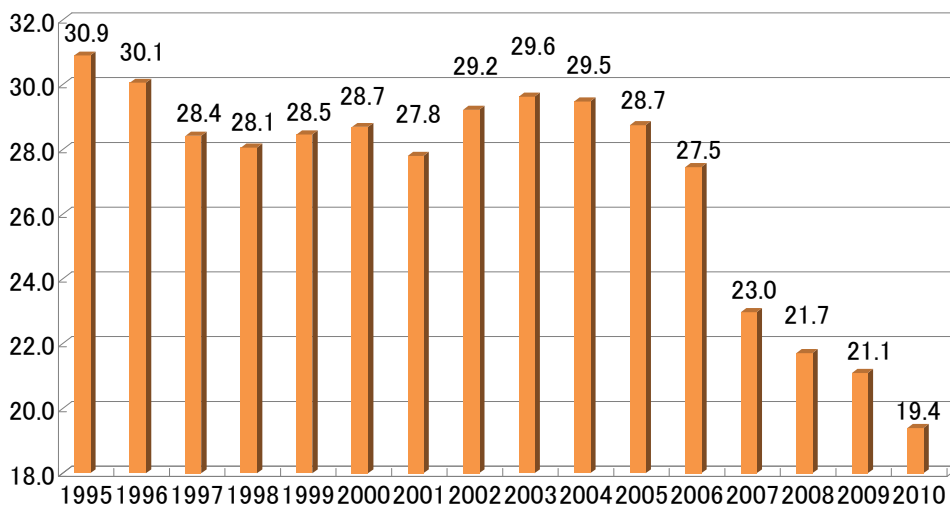

Pachinko participant population/sales trends

<Pachinko participant population trends>

Participant population numbers (10,000's of people)

<Sales trends>

Sales scale (1,000,000,000,000 yen)

Source: White Paper on Leisure 2011